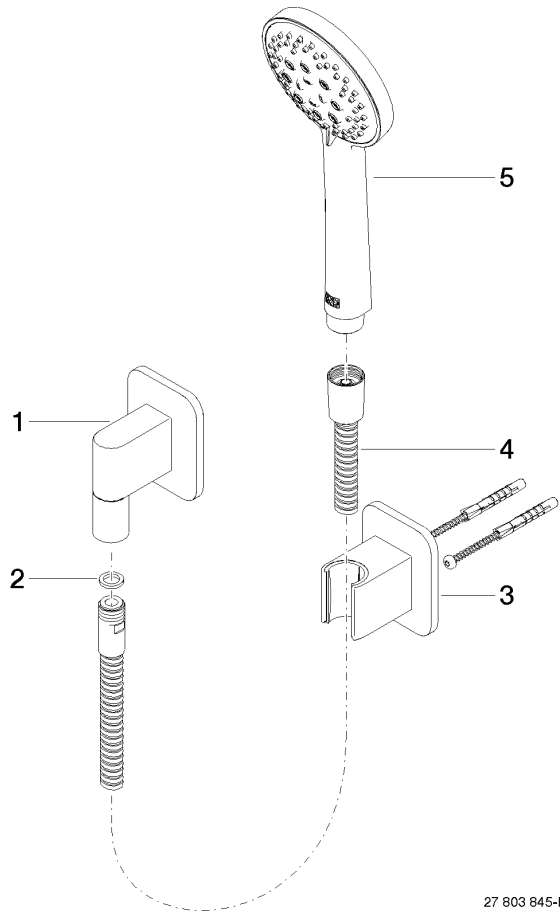

27 803 845

- COMPACT RAIN, max. flow rate 15 l/min (at 3 bar)
- three settings: normal flow, soft flow, massage flow
- with anti-scale system
- 3/8" shower outlet
- rosette for wall elbow 60 x 78mm
- rosette for shower holder 60 x 78mm
- metal shower hose 1250mm with integrated anti-twist protection
- 1/2" wall elbow

Recommended miscellaneous

Concealed wall elbow -

- max. recess depth 163 mm
- min. recess depth 90 mm

35 085 970 90

27 803 845

mm [inches]

Flow rate chart

Certificates

LGA_29984.

LGA_29014.

WRAS_2304001.

27 803 845

27 803 845-FF

Spare parts list

No.	Item Number	Name	Quantity used	Delivery time
1	28 450 845-00	LISSÉ Wall elbow - Chrome	1	10
2	90 14 20 026 00 90	seal	1	2
3	28 050 845-00	LISSÉ Wall bracket - Chrome	1	10
4	90 30 02 072 00-00	Metal shower hose 1/2" x 3/8" x 1250 mm - Chrome	1	10
5	90 12 11 173 00-00	shower	1	-