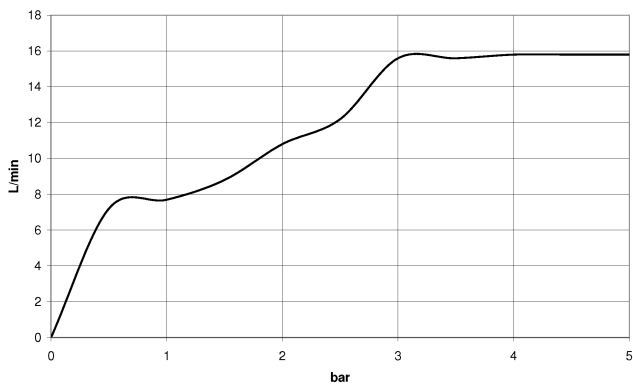

27 803 845

- COMPACT RAIN, max. flow rate 15 l/min (at 3 bar)
- three settings: normal flow, soft flow, massage flow
- with anti-scale system
- 3/8" shower outlet
- rosette for wall elbow 60 x 78mm
- rosette for shower holder 60 x 78mm
- metal shower hose 1250mm with integrated anti-twist protection
- 1/2" wall elbow

Recommended miscellaneous

Concealed wall elbow -

- max. recess depth 163 mm
- min. recess depth 90 mm

35 085 970 90

27 803 845

mm [inches]

Flow rate chart

Certificates