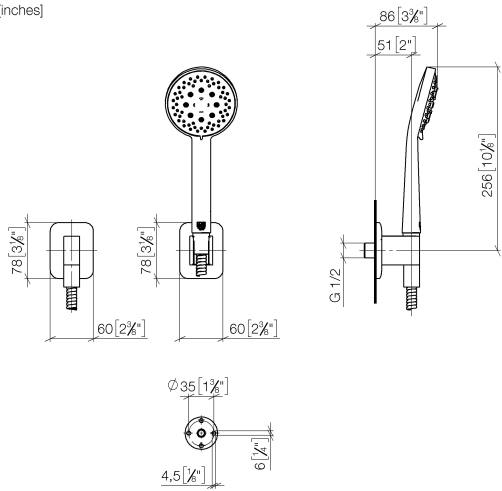

27 803 845

- COMPACT RAIN, max. flow rate 15 l/min (at 3 bar)
- three settings: normal flow, soft flow, massage flow
- with anti-scale system
- 3/8" shower outlet
- rosette for wall elbow 60 x 78mm
- rosette for shower holder 60 x 78mm
- metal shower hose 1250mm with integrated anti-twist protection
- 1/2" wall elbow

Recommended miscellaneous

Concealed wall elbow -

- max. recess depth 163 mm
- min. recess depth 90 mm

35 085 970 90

27 803 845

mm [inches]

Flow rate chart

Certificates

LGA_29984.

LGA_29014.

WRAS_2304001.

27 803 845

27 803 845-FF

Spare parts list

No.	Item Number	Name	Quantity used	Delivery time
1	28 450 845-00	LISSÉ Wall elbow - Chrome	1	10
2	90 14 20 026 00 90	seal	1	2
3	28 050 845-00	LISSÉ Wall bracket - Chrome	1	10
4	90 30 02 072 00-00	Metal shower hose 1/2" x 3/8" x 1250 mm - Chrome	1	10
5	90 12 11 173 00-00	shower	1	-